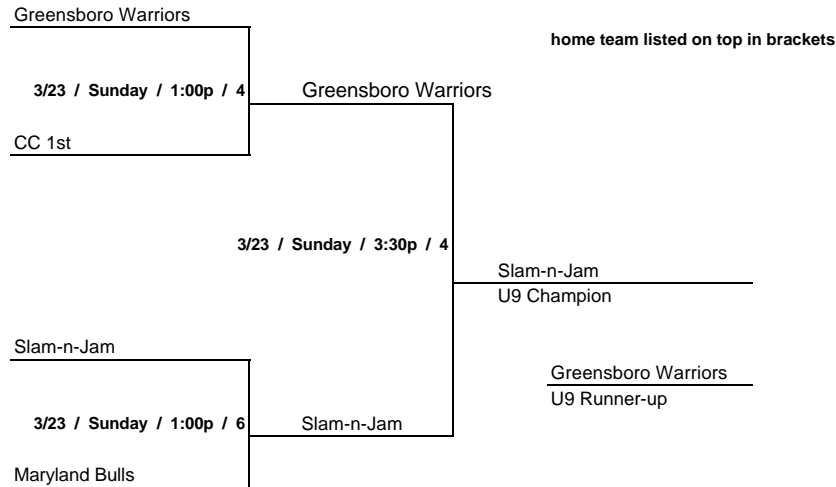

2008 Team Richmond MASO U9 Schedule

W	L	POOL A	
1	1	A 1	Maryland Bulls (U9)
0	2	A 2	Fairfax Stars (U8)
2	0	A 3	Greensboro Warriors

W	L	POOL B	
2	0	B 1	Slam-n-Jam
0	2	B 2	Maryland Bulls (U8)
1	1	B 3	CC 1st

Saturday	Time	Site	Results	
A 2 v A 3	8:00a	3	A 2 <u>17</u>	A 3 <u>40</u>
A 1 v A 2	11:45a	6	A 1 <u>31</u>	A 2 <u>5</u>
A 3 v A 1	4:45p	6	A 3 <u>33</u>	A 1 <u>14</u>

Saturday	Time	Site	Results	
B 2 v B 3	9:15a	5	B 2 <u>3</u>	B 3 <u>27</u>
B 1 v B 2	3:30p	3	B 1 <u>42</u>	B 2 <u>4</u>
B 3 v B 1	7:15p	5	B 3 <u>25</u>	B 1 <u>39</u>

home team listed first

Sunday	Time	Site	Results	
A 3rd vs B 3rd	9:15a	6	A 3rd <u>25</u>	B 3rd <u>17</u>