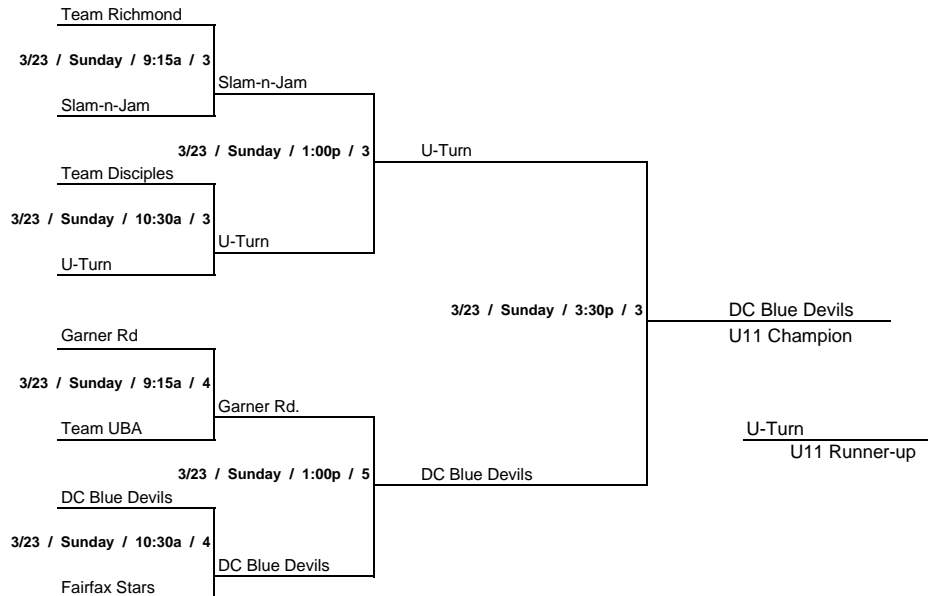

home team listed first

Sunday	Time	Site	Results
C 3rd vs D 3rd	8:00a	6	C 3rd <u>56</u> D 3rd <u>46</u>
A 3rd vs B 3rd	9:15a	2	A 3rd <u>10</u> B 3rd <u>36</u>

home team listed on top in brackets

2008 Team Richmond MASO U12 Schedule