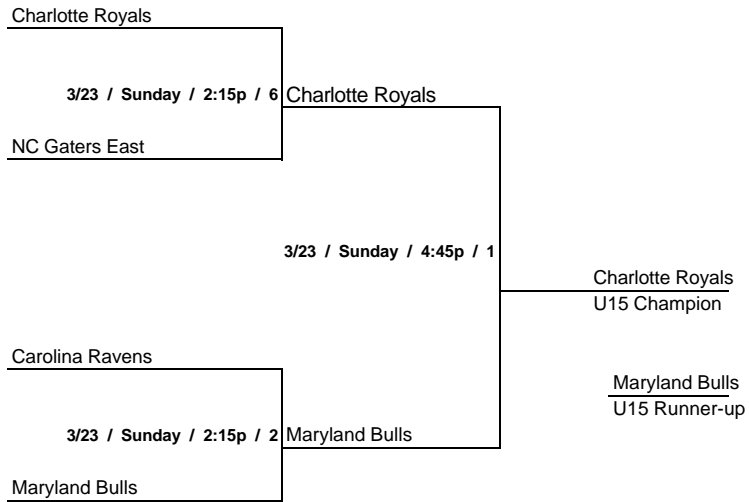

2008 Team Richmond MASO U15 Schedule

W	L	POOL A	
3	0	A 1	Charlotte Royals
1	2	A 2	Petersburg Elite
0	3	A 3	Tuckahoe Titans
2	1	A 4	Maryland Bulls

W	L	POOL B	
3	0	B 1	Carolina Ravens
0	3	B 2	NC Wizards
2	1	B 3	NC Gaters East
1	2	B 4	Raleigh Elite

Day	Time	Site	Results
Friday			
A 3 v A 2	6:30a	5	A 3 <u>70</u> A 2 <u>73</u>
Saturday			
A 1 v A 3	10:30a	1	A 1 <u>77</u> A 3 <u>63</u>
A 2 v A 4	11:45a	5	A 2 <u>67</u> A 4 <u>72</u>
A 2 v A 1	4:45p	1	A 2 <u>71</u> A 1 <u>79</u>
A 3 v A 4	7:15p	2	A 3 <u>51</u> A 4 <u>59</u>
Sunday			
A 4 v A 1	8:00a	2	A 4 <u>41</u> A 1 <u>54</u>

Day	Time	Site	Results
Saturday			
B 2 v B 3	8:00a	2	B 2 <u>25</u> B 3 <u>64</u>
B 1 v B 4	9:15a	2	B 1 <u> </u> B 4 <u> </u>
B 2 v B 1	2:15p	1	B 2 <u>33</u> B 1 <u>57</u>
B 4 v B 3	3:30p	1	B 4 <u>50</u> B 2 <u>72</u>
B 3 v B 1	8:30p	1	B 3 <u>46</u> B 1 <u>55</u>
Sunday			
B 2 v B 4	8:00a	4	B 2 <u>49</u> B 4 <u>54</u>

home team listed first

home team listed on top in brackets