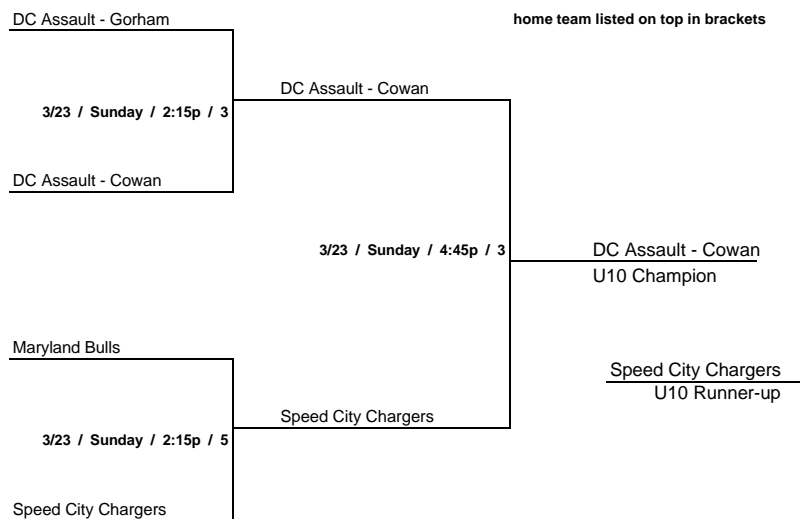

2008 Team Richmond MASO U10 Schedule

W	L	
0	3	A 1 Team Richmond
2	1	A 2 Speed City
1	2	A 3 Sam Cassell All Stars
3	0	A 4 DC Assault - Gorham

W	L	
1	2	B 1 FACES
2	1	B 2 DC Assault - Cowan
0	3	B 3 U-Turn
3	0	B 4 Maryland Bulls

Friday	Time	Site	Results
A 1 v A 2	7:45p	3	A 1 <u>15</u> A 2 <u>45</u>

Friday	Time	Site	Results
B 3 v B 4	6:30p	4	B 3 <u>20</u> B 4 <u>50</u>

Saturday	Time	Site	Results
A 3 v A 1	2:15p	3	A 3 <u>37</u> A 1 <u>20</u>
A 2 v A 4	2:15p	4	A 2 <u>24</u> A 4 <u>48</u>
A 1 v A 4	7:15p	4	A 1 <u>17</u> A 4 <u>48</u>
A 2 v A 3	8:30p	6	A 2 <u>46</u> A 3 <u>33</u>

Saturday	Time	Site	Results
B 2 v B 3	9:15a	6	B 2 <u>41</u> B 3 <u>15</u>
B 3 v B 1	1:00p	4	B 3 <u>38</u> B 1 <u>49</u>
B 4 v B 2	3:30p	5	B 4 <u>27</u> B 2 <u>23</u>
B 1 v B 4	6:00p	6	B 1 <u>36</u> B 4 <u>44</u>

Sunday	Time	Site	Results
A 4 v A 3	9:15a	1	A 4 <u>54</u> A 3 <u>22</u>

Sunday	Time	Site	Results
B 1 v B 2	11:45a	3	B 1 _____ B 2 _____

home team listed first