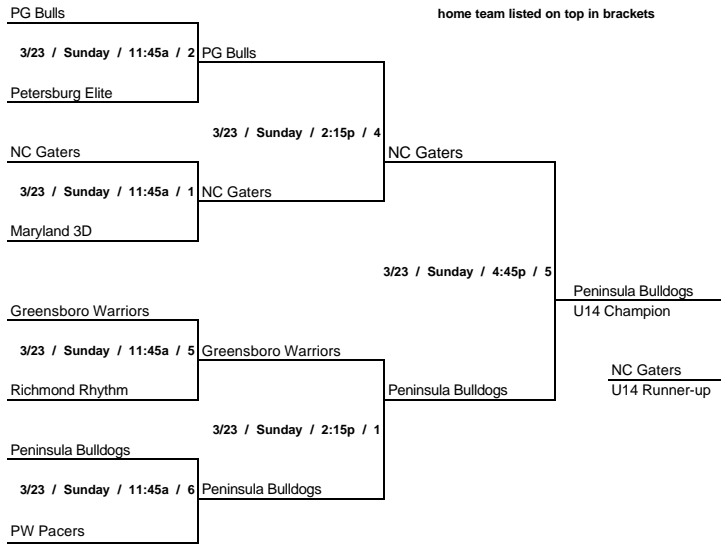

**2008 Team Richmond MASO
U14 Schedule**

W	L	POOL A	
0	3	A 1	Team Richmond Black
1	2	A 2	NC Lakers
3	0	A 3	PG Bulls
2	1	A 4	PW Pacers

Friday	Time	Site	Results	
A 1 v A 2	7:45p	1	A 1 <u>49</u>	A 2 <u>52</u>

Saturday	Time	Site	Results	
A 4 v A 2	10:30a	5	A 4 <u>60</u>	A 2 <u>53</u>
A 3 v A 1	10:30a	4	A 3 <u>62</u>	A 1 <u>48</u>
A 1 v A 4	3:30p	4	A 1 <u>64</u>	A 4 <u>65</u>
A 2 v A 3	4:45p	2	A 2 <u>42</u>	A 3 <u>54</u>

Sunday	Time	Site	Results	
A 3 v A 4	8:00a	1	A 3 <u>67</u>	A 4 <u>61</u>

W	L	POOL B	
3	0	B 1	Greensboro Warriors
0	3	B 2	Virginia Beach Heat
2	1	B 3	Petersburg Elite
1	2	B 4	Maryland's Finest

Friday	Time	Site	Results	
B 2 v B 3	7:45p	5	B 2 <u>47</u>	B 3 <u>79</u>

Saturday	Time	Site	Results	
B 1 v B 2	10:30a	6	B 1 <u>65</u>	B 2 <u>32</u>
B 3 v B 4	1:00p	2	B 3 <u>62</u>	B 4 <u>53</u>
B 2 v B 4	7:15p	3	B 2 <u>44</u>	B 4 <u>56</u>
B 3 v B 1	7:15p	1	B 3 <u>51</u>	B 1 <u>55</u>

Sunday	Time	Site	Results	
B 1 v B 4	8:00a	3	B 1 <u>40</u>	B 4 <u>31</u>

W	L	POOL C	
3	0	C 1	NC Gaters
2	1	C 2	Richmond Rhythm
1	2	C 3	Peninsula Elite - Taliferro
0	3	C 4	Team Columbia

Friday	Time	Site	Results	
C 1 v C 2	7:45p	4	C 1 <u>54</u>	C 2 <u>52</u>

Saturday	Time	Site	Results	
C 2 v C 4	10:30a	2	C 2 <u>51</u>	C 4 <u>47</u>
C 3 v C 1	11:45a	3	C 3 <u>56</u>	C 1 <u>67</u>
C 2 v C 3	6:00p	5	C 2 <u>44</u>	C 3 <u>39</u>
C 4 v C 1	6:00p	1	C 4 <u>48</u>	C 1 <u>51</u>

Sunday	Time	Site	Results	
C 3 v C 4	8:00a	5	C 3 <u>65</u>	C 4 <u>61</u>

W	L	POOL D	
3	0	D 1	Peninsula Elite - Daniels
0	3	D 2	Maryland Bulls
2	1	D 3	Maryland 3D
1	2	D 4	Tidewater Select

Saturday	Time	Site	Results	
D 2 v D 4	8:00a	6	D 2 <u>59</u>	D 4 <u>67</u>
D 1 v D 3	9:15a	1	D 1 <u>64</u>	D 3 <u>50</u>
D 3 v D 2	2:15p	2	D 3 <u>67</u>	D 2 <u>45</u>
D 4 v D 1	2:15p	5	D 4 <u>48</u>	D 1 <u>69</u>
D 1 v D 2	8:30p	4	D 1 <u>83</u>	D 2 <u>65</u>
D 3 v D 4	8:30p	2	D 3 <u>51</u>	D 4 <u>36</u>

home team listed first