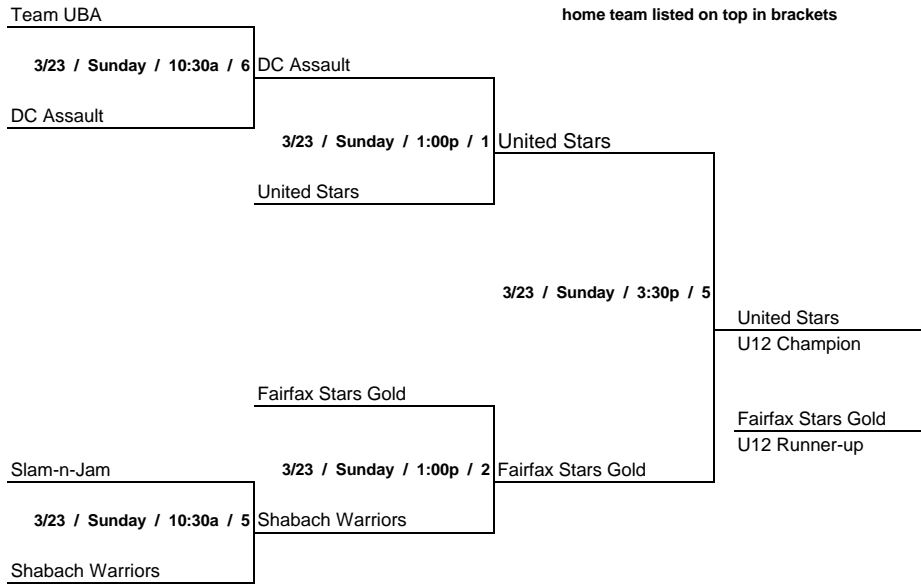

2008 Team Richmond MASO U12 Schedule

W	L	POOL A	
0	2	A 1	Team Richmond
2	0	A 2	United Stars
1	1	A 3	Shabach Warriors

Saturday	Time	Site	Results	
A 1 v A 3	8:00a	1	A 1 <u>42</u>	A 3 <u>46</u>
A 2 v A 1	1:00p	5	A 2 <u> </u>	A 1 <u> </u>
A 3 v A 2	6:00p	3	A 3 <u>15</u>	A 2 <u>81</u>

W	L	POOL B	
2	0	B 1	Fairfax Stars Gold
1	1	B 2	DC Assault
0	2	B 3	Classic Fusion

Saturday	Time	Site	Results			
B 1 v B 3	9:15a	4	B 1 <u>15</u>	B 3 <u>0</u>		
B 2 v B 1	3:30p	6	B 2 <u>29</u>	B 1 <u>31</u>		
B 3 v B 2	8:30p	3	B 3 <u>0</u>	B 2 <u>15</u>		

W	L	POOL C	
0	2	A 1	Fairfax Stars Maroon
1	1	A 2	Slam-n-Jam
2	0	A 3	Team UBA

Saturday	Time	Site	Results	
C 2 v C 3	11:45a	2	C 2 <u>39</u>	C 3 <u>51</u>
C 3 v C 1	4:45p	4	C 3 <u>45</u>	C 1 <u>25</u>
C 1 v C 2	8:30p	5	C 1 <u>43</u>	C 2 <u>61</u>

home team listed first

Sunday	Time	Site	Results	
C 3rd vs A 3rd	11:45a	4	C 3rd <u> </u>	A 3rd <u> </u>